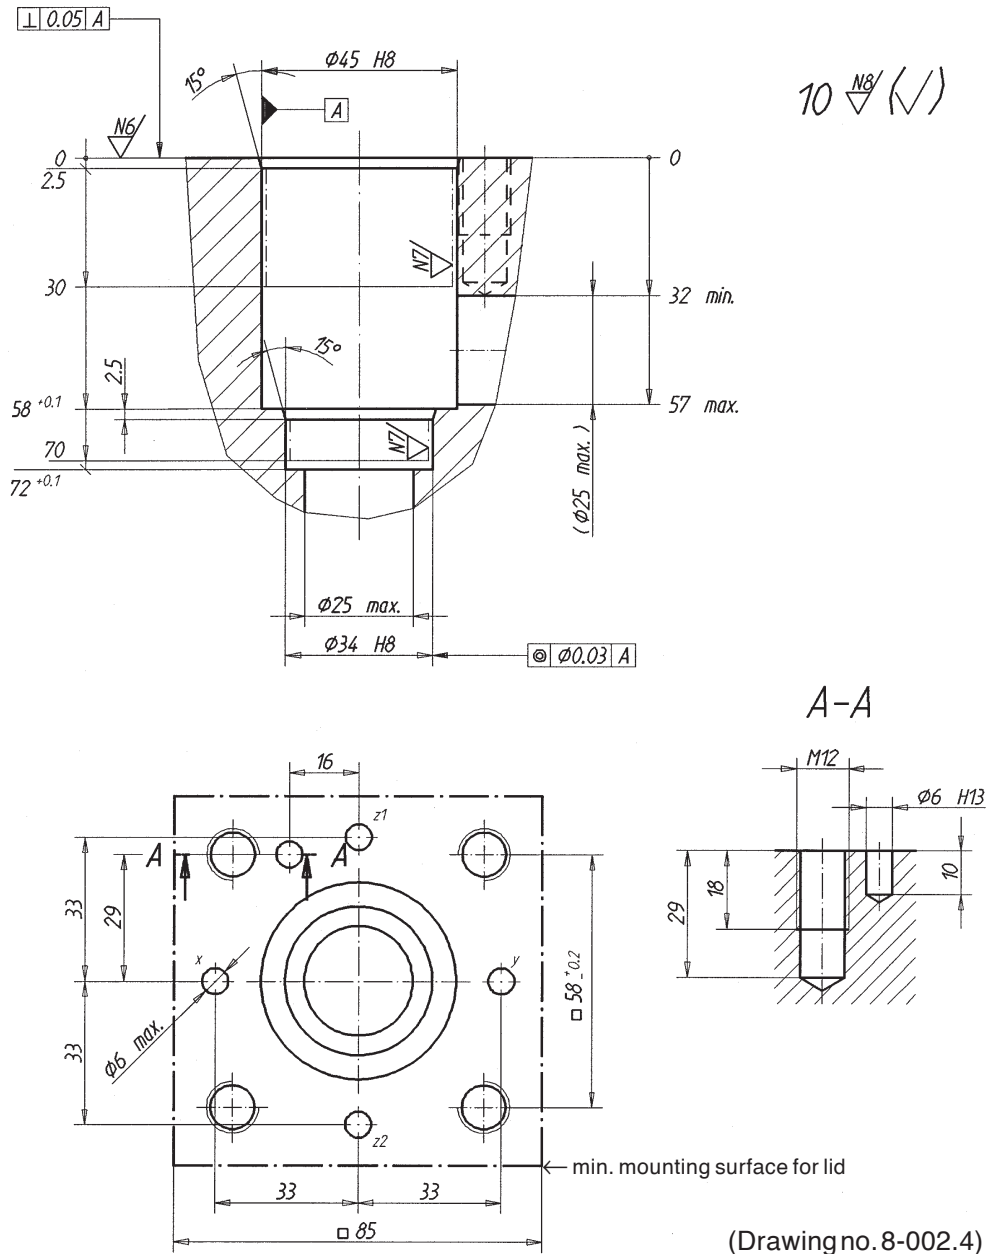

Cartridge cavity CS25, CM25, CD25

Application

Cartridge type:
C.25-...

Data sheet number:
1.12-220

Cartridge type:

Data sheet number: